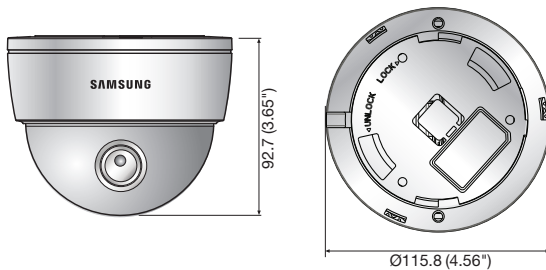

## Dimensions

Unit : mm (inch)

SND-1080N/P	
<b>VIDEO</b>	
Imaging Device	1/4" PS CMOS
Total Pixels	680(H) x 512(V)
Effective Pixels	640(H) x 480(V)
Scanning System	Progressive
Min. Illumination	0.7Lux (F1.2, 50IRE)
S / N Ratio	50dB
Video Out	DIP connector type, for installation
<b>LENS</b>	
Focal Length (Zoom Ratio)	2.2 ~ 7.7mm (3.5x) varifocal
Max. Aperture Ratio	F1.2
Angular Field of View	H : 94°(Wide) ~ 26.5°(Tele) / V : 70°(Wide) ~ 20°(Tele)
Min. Object Distance	0.5m (1.64ft)
Lens Type	DC auto iris
Mount Type	Board type (Ø14)
<b>PAN / TILT / ROTATE</b>	
Pan Range	0° ~ 352°
Tilt Range	17° ~ 90°
Rotate Range	0° ~ 351°
<b>OPERATIONAL</b>	
Camera Title	Off / On (Displayed up to 15 characters)
Day & Night	Auto (Electrical) / Color / B/W / External
Backlight Compensation	Off / BLC
Contrast Enhancement	SSDR (Samsung Super Dynamic Range) (Off / On)
Digital Noise Reduction	SSNR III (2D+3D noise filter) (Off / On)
Motion Detection	Off / On (4 programmable zones)
Privacy Masking	Off / On (32ea 4 points polygonal)
Sens-up (Frame Integration)	Off / Auto (2x ~ 60x)
Gain Control	Off / Low / Medium / High
White Balance	ATW / AWC / Manual / Indoor / Outdoor
Electronic Shutter Speed	Auto / A.FLK / Manual (1/30 ~ 1/12,000sec)
Flip / Mirror	Off / On
Intelligent Video Analytics	Face detection
Alarm I/O	Input 1ea
<b>NETWORK</b>	
Ethernet	RJ-45 (10/100BASE-T)
Video Compression Format	H.264, MJPEG
Resolution	640 x 480, 320 x 240, 160 x 120
Max. Framerate	Max. 30fps at all resolutions
Video Quality Adjustment	H.264 : Compression level, Target bitrate level control MJPEG : Quality level control
Bitrate Control Method	H.264 : CBR or VBR, MJPEG : VBR
Streaming Capability	Multiple streaming (Up to 10 profiles)
Audio I/O	Mic/Line in , Line out
Audio Compression Format	G.711 u-law
Audio Communication	Bi-directional audio
IP	IPv4, IPv6
Protocol	TCP/IP, UDP/IP, RTP(UDP), RTP(TCP), RTSP, NTP, HTTP, HTTPS, SSL, DHCP, PPPoE FTP, SMTP, ICMP, IGMP, SNMPv1/v2c/v3(MIB-2), ARP, DNS, DDNS, QoS
Security	HTTPS(SSL) login authentication, Digest login authentication IP address filtering, User access log, 802.1x Authentication
Streaming Method	Unicast / Multicast
Max. User Access	10 users at unicast mode
Memory Slot	Micro SD/SDHC memory slot
ONVIF Conformance	Yes (Profile S)
Webpage Language	English, French, German, Spanish, Italian, Chinese, Korean, Russian, Japanese, Swedish, Danish, Portuguese, Turkish, Polish, Czech, Rumanian, Serbian, Dutch, Croatian, Hungarian, Greek, Norwegian, Finnish
Web Viewer	Supported OS : Windows XP / VISTA / 7, MAC OS Supported Browser : Internet Explorer 7.0/8.0, Firefox, Google Chrome, Apple Safari
Central Management Software	SmartViewer
<b>ENVIRONMENTAL</b>	
Operating Temperature / Humidity	-10°C ~ +55°C (+14°F ~ +131°F) / 20% ~ 80% RH
<b>ELECTRICAL</b>	
Input Voltage / Current	12V DC, PoE (IEEE802.3af)
Power Consumption	Max.3.4W (12V DC), Max.4W (PoE)
<b>MECHANICAL</b>	
Color / Material	Ivory / Plastic
Dimensions (WxH)	Ø115.8 x 92.7mm (Ø4.56" x 3.65")
Weight	380g (0.84lb)